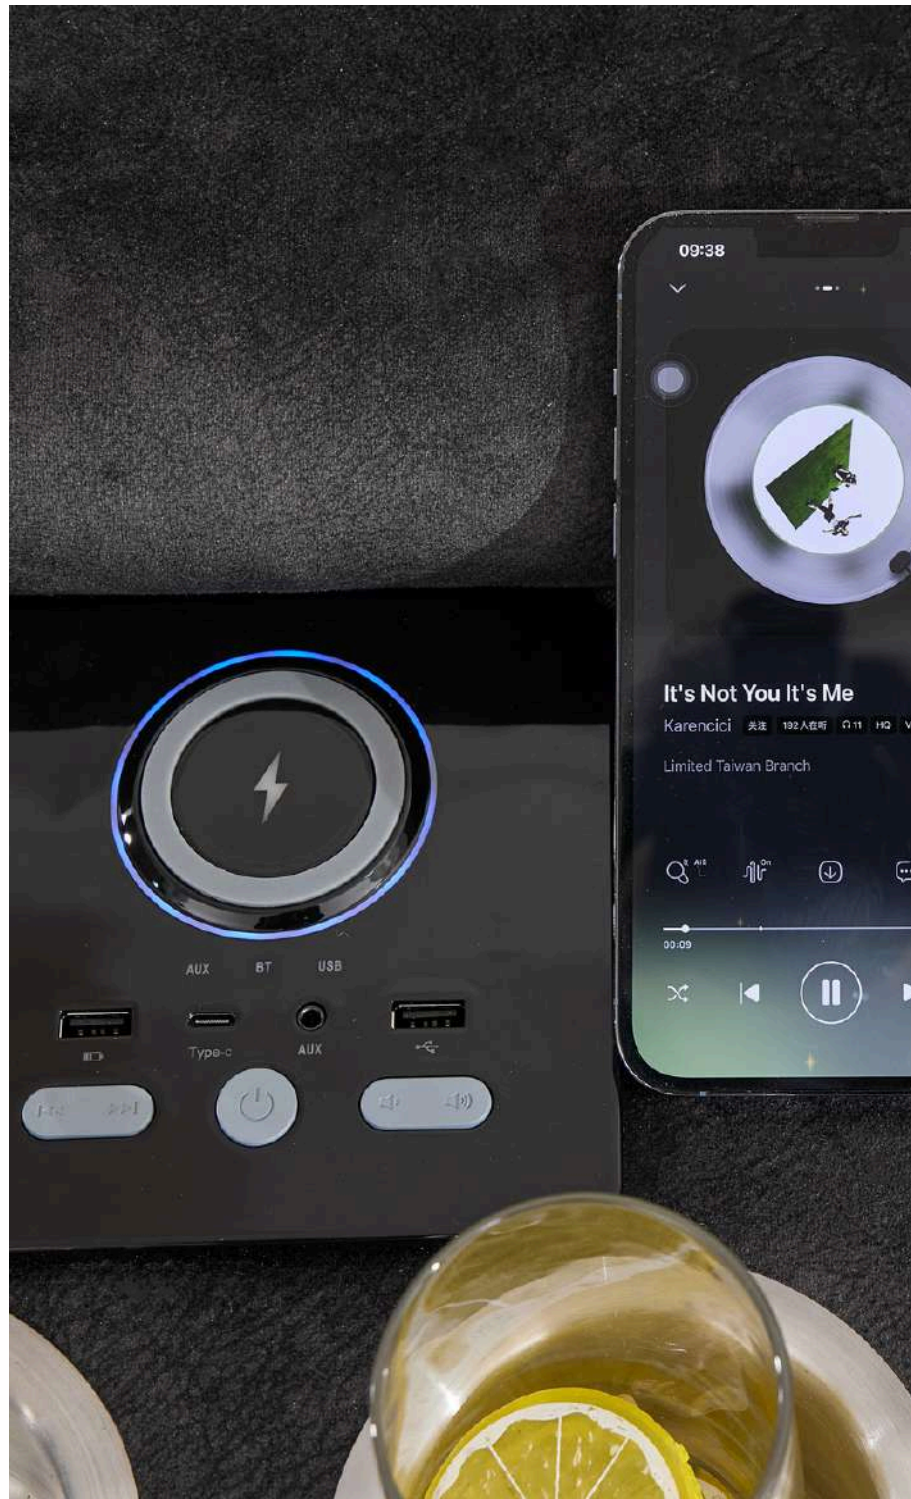

“ Our furniture is built with care and attention by true craftsmen employing unrivalled quality standards and using only the finest raw materials. ”

CONTENT

MELBOURNE	5 - 8
ROMA	9 - 11
NAPLES	12 - 14
TAMLA	15 - 16
CLAYTON	17 - 18
SEVILLE	19 - 25
PARIS	26 - 28
CUBA	29
CAMBDEN	29
PLAZA	30
HUGO	31
LUNA	32
NEWPORT	33
APOLLO	34