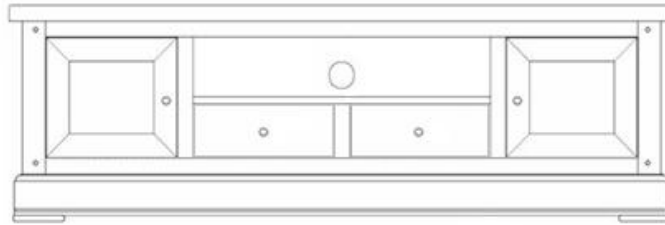

Small Dresser Top
H 1076
W 1260
D 380

4 Door Sideboard
H 915
W 2200
D 490

2 Door Sideboard
H 915
W 1260
D 490

Mirror

Coffee Table

Corner TV Unit & Mini Sideboard

Nest of Tables

Large TV Unit

Grand TV Unit

Coffee Table
H 450
W 1200
D 600

Lamp Table
H 550
W 500
D 380

Large TV unit
H 550
W 1400
D 450

Grand TV unit
H 550
W 1800
D 450

Corner TV unit
H 490
W 1120
D 500

Console table
H 790
W 1070
D 350

Console Table

Nest of Tables
Large Table H 520
W 600
D 500

1 Door 1 Drawer Cupboard

Low Wide Bookcase with Drawer

2 Door Glazed Display Cabinet

Tall Wide Bookcase with Drawer

Lamp Table

Glazed Cabinet
 H 1975
 W 1040
 D 380