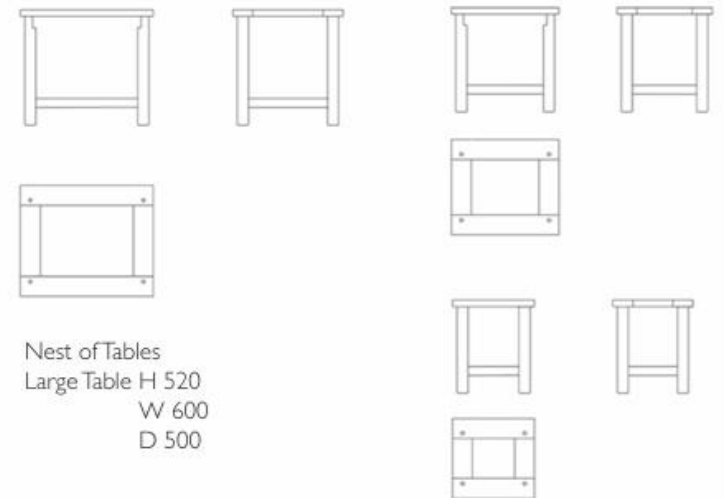

Dark Brown Bi-Cast Leather

Mini Sideboard
H 840
W 920
D 350

Large Dresser Top
H 1076
W 1800
D 380

Ox Bow Bench

SMALL	LARGE
H 450	H 450
W 1450	W 1800
D 300	D 300

Mirror
H 900
W 1260

3 Door Sideboard
H 915
W 1800
D 490

Small Dresser Top
H 1076
W 1260
D 380

4 Door Sideboard
H 915
W 2200
D 490

2 Door Sideboard
H 915
W 1260
D 490

Mirror

Coffee Table

Corner TV Unit & Mini Sideboard

Nest of Tables

Large TV Unit

Grand TV Unit

Coffee Table
H 450
W 1200
D 600

Lamp Table
H 550
W 500
D 380

Large TV unit
H 550
W 1400
D 450

Grand TV unit
H 550
W 1800
D 450

Corner TV unit
H 490
W 1120
D 500

Console table
H 790
W 1070
D 350

Console Table

Nest of Tables
Large Table H 520
W 600
D 500

1 Door 1 Drawer Cupboard

Low Wide Bookcase with Drawer

2 Door Glazed Display Cabinet

Tall Wide Bookcase with Drawer

Lamp Table

Glazed Cabinet
 H 1975
 W 1040
 D 380