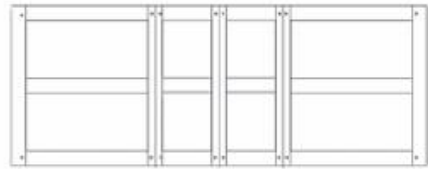

The
Oak Living & Dining
Collection

Circular Table with Farmhouse Chairs

Petite Ox Bow Bench

Oval Extending Table with Cathedral Chairs

Petite Ox Bow Extending Table with Cross Back Chairs

2.5 - 3.5m Grand Ox Bow Extending Table

Petite Ox Bow Extending Table
 Closed L 1450 x W 900 x H 770
 Open (1 inset) L 1800 x W 900 x H 770
 Open (2 insets) L 2150 x W 900 x H 770

Large Ox Bow Extending Table
 Closed L 1800 x W 1000 x H 790
 Open (1 inset) L 2200 x W 1000 x H 790
 Open (2 insets) L 2600 x W 1000 x H 790

Grand Ox Bow Extending Table
 Closed L 2500 x W 1100 x H 790
 Open (1 inset) L 2000 x W 1100 x H 790
 Open (2 insets) L 3500 x W 1100 x H 790

Round Extending Dining Table
 Closed W 1066 x H 770
 Open L 1366 x H 770

Circular Dining Table
 W 1200
 H 770

Oval Extending Dining Table
 Closed L 1800 x W 1000 x H 790
 Open (1 inset) L 2200 x W 1000 x H 790
 Open (2 insets) L 2600 x W 1000 x H 790

2 Door Sideboard with Dresser Top