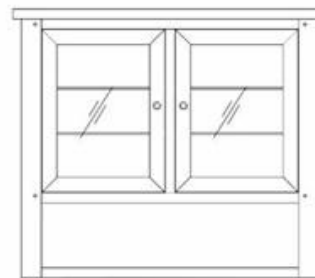

3 Door Sideboard & Dresser Top

4 Door Sideboard

3 Door Sideboard

2 Door Sideboard

Cathedral Chair
H 1185
W 450
D 530

Cross Back Chair
H 1070
W 450
D 515

Farmhouse Chair
H 1070
W 450
D 515

Beige Fabric

Dark Brown Bi-Cast Leather

Mini Sideboard
H 840
W 920
D 350

Large Dresser Top
H 1076
W 1800
D 380

Ox Bow Bench

SMALL	LARGE
H 450	H 450
W 1450	W 1800
D 300	D 300

Mirror
H 900
W 1260

3 Door Sideboard
H 915
W 1800
D 490

Small Dresser Top
H 1076
W 1260
D 380

4 Door Sideboard
H 915
W 2200
D 490

2 Door Sideboard
H 915
W 1260
D 490

Mirror

Coffee Table

Corner TV Unit & Mini Sideboard

Nest of Tables

Large TV Unit