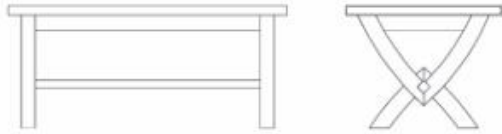

The
Oak Living & Dining
Collection

Circular Table with Farmhouse Chairs

Petite Ox Bow Bench

Oval Extending Table with Cathedral Chairs

Petite Ox Bow Extending Table with Cross Back Chairs

2.5 - 3.5m Grand Ox Bow Extending Table

Petite Ox Bow Extending Table
 Closed L 1450 x W 900 x H 770
 Open (1 inset) L 1800 x W 900 x H 770
 Open (2 insets) L 2150 x W 900 x H 770

Large Ox Bow Extending Table
 Closed L 1800 x W 1000 x H 790
 Open (1 inset) L 2200 x W 1000 x H 790
 Open (2 insets) L 2600 x W 1000 x H 790

Grand Ox Bow Extending Table
 Closed L 2500 x W 1100 x H 790
 Open (1 inset) L 2000 x W 1100 x H 790
 Open (2 insets) L 3500 x W 1100 x H 790

Round Extending Dining Table
 Closed W 1066 x H 770
 Open L 1366 x H 770

Circular Dining Table
 W 1200
 H 770

Oval Extending Dining Table
 Closed L 1800 x W 1000 x H 790
 Open (1 inset) L 2200 x W 1000 x H 790
 Open (2 insets) L 2600 x W 1000 x H 790

2 Door Sideboard with Dresser Top