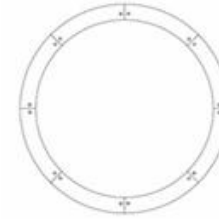

The
Oak Living & Dining
Collection

Circular Table with Farmhouse Chairs

Petite Ox Bow Bench

Oval Extending Table with Cathedral Chairs

Petite Ox Bow Extending Table with Cross Back Chairs

2.5 - 3.5m Grand Ox Bow Extending Table

Petite Ox Bow Extending Table
 Closed L 1450 x W 900 x H 770
 Open (1 inset) L 1800 x W 900 x H 770
 Open (2 insets) L 2150 x W 900 x H 770

Large Ox Bow Extending Table
 Closed L 1800 x W 1000 x H 790
 Open (1 inset) L 2200 x W 1000 x H 790
 Open (2 insets) L 2600 x W 1000 x H 790

Grand Ox Bow Extending Table
 Closed L 2500 x W 1100 x H 790
 Open (1 inset) L 2000 x W 1100 x H 790
 Open (2 insets) L 3500 x W 1100 x H 790

Round Extending Dining Table
 Closed W 1066 x H 770
 Open L 1366 x H 770

Circular Dining Table
 W 1200
 H 770

Oval Extending Dining Table
 Closed L 1800 x W 1000 x H 790
 Open (1 inset) L 2200 x W 1000 x H 790
 Open (2 insets) L 2600 x W 1000 x H 790

2 Door Sideboard with Dresser Top