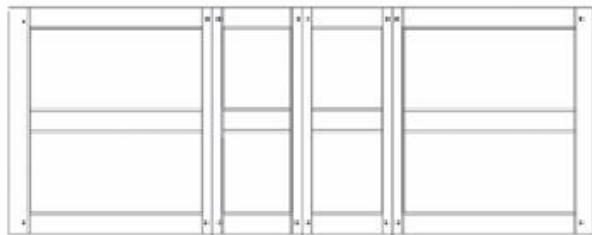

The
Oak Living & Dining
Collection

Circular Table with Farmhouse Chairs

Petite Ox Bow Bench

Oval Extending Table with Cathedral Chairs

Petite Ox Bow Extending Table with Cross Back Chairs

2.5 - 3.5m Grand Ox Bow Extending Table

Petite Ox Bow Extending Table
 Closed L 1450 x W 900 x H 770
 Open (1 inset) L 1800 x W 900 x H 770
 Open (2 insets) L 2150 x W 900 x H 770

Large Ox Bow Extending Table
 Closed L 1800 x W 1000 x H 790
 Open (1 inset) L 2200 x W 1000 x H 790
 Open (2 insets) L 2600 x W 1000 x H 790

Grand Ox Bow Extending Table
 Closed L 2500 x W 1100 x H 790
 Open (1 inset) L 2000 x W 1100 x H 790
 Open (2 insets) L 3500 x W 1100 x H 790

Round Extending Dining Table
 Closed W 1066 x H 770
 Open L 1366 x H 770

Circular Dining Table
 W 1200
 H 770

Oval Extending Dining Table
 Closed L 1800 x W 1000 x H 790
 Open (1 inset) L 2200 x W 1000 x H 790
 Open (2 insets) L 2600 x W 1000 x H 790

2 Door Sideboard with Dresser Top