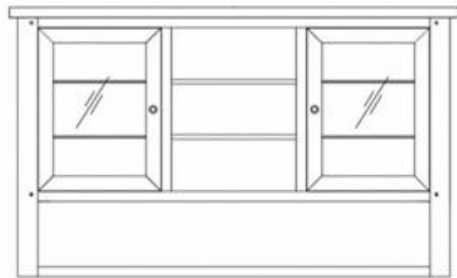

Circular Dining Table
 W 1200
 H 770

Oval Extending Dining Table
 Closed L 1800 x W 1000 x H 790
 Open (1 inset) L 2200 x W 1000 x H 790
 Open (2 insets) L 2600 x W 1000 x H 790

2 Door Sideboard with Dresser Top

3 Door Sideboard & Dresser Top

4 Door Sideboard

3 Door Sideboard

2 Door Sideboard

Cathedral Chair
H 1185
W 450
D 530

Cross Back Chair
H 1070
W 450
D 515

Farmhouse Chair
H 1070
W 450
D 515

Beige Fabric

Dark Brown Bi-Cast Leather

Mini Sideboard
H 840
W 920
D 350

Large Dresser Top
H 1076
W 1800
D 380

Ox Bow Bench

SMALL	LARGE
H 450	H 450
W 1450	W 1800
D 300	D 300

Mirror
H 900
W 1260

3 Door Sideboard
H 915
W 1800
D 490

Small Dresser Top
H 1076
W 1260
D 380

4 Door Sideboard
H 915
W 2200
D 490

2 Door Sideboard
H 915
W 1260
D 490

Mirror

Coffee Table

Corner TV Unit & Mini Sideboard

Nest of Tables

Large TV Unit