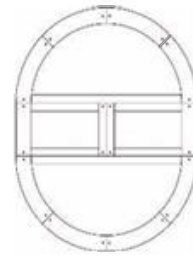

The
Oak Living & Dining
Collection

Circular Table with Farmhouse Chairs

Petite Ox Bow Bench

Oval Extending Table with Cathedral Chairs

Petite Ox Bow Extending Table with Cross Back Chairs

2.5 - 3.5m Grand Ox Bow Extending Table

Petite Ox Bow Extending Table
 Closed L 1450 x W 900 x H 770
 Open (1 inset) L 1800 x W 900 x H 770
 Open (2 insets) L 2150 x W 900 x H 770

Large Ox Bow Extending Table
 Closed L 1800 x W 1000 x H 790
 Open (1 inset) L 2200 x W 1000 x H 790
 Open (2 insets) L 2600 x W 1000 x H 790

Grand Ox Bow Extending Table
 Closed L 2500 x W 1100 x H 790
 Open (1 inset) L 2000 x W 1100 x H 790
 Open (2 insets) L 3500 x W 1100 x H 790

Round Extending Dining Table
 Closed W 1066 x H 770
 Open L 1366 x H 770

Circular Dining Table
 W 1200
 H 770

Oval Extending Dining Table
 Closed L 1800 x W 1000 x H 790
 Open (1 inset) L 2200 x W 1000 x H 790
 Open (2 insets) L 2600 x W 1000 x H 790

2 Door Sideboard with Dresser Top