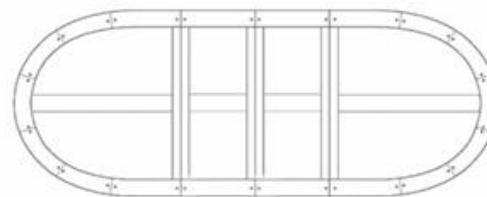

Petite Ox Bow Extending Table
 Closed L 1450 x W 900 x H 770
 Open (1 inset) L 1800 x W 900 x H 770
 Open (2 insets) L 2150 x W 900 x H 770

Large Ox Bow Extending Table
 Closed L 1800 x W 1000 x H 790
 Open (1 inset) L 2200 x W 1000 x H 790
 Open (2 insets) L 2600 x W 1000 x H 790

Grand Ox Bow Extending Table
 Closed L 2500 x W 1100 x H 790
 Open (1 inset) L 2000 x W 1100 x H 790
 Open (2 insets) L 3500 x W 1100 x H 790

Round Extending Dining Table
 Closed W 1066 x H 770
 Open L 1366 x H 770

Circular Dining Table
 W 1200
 H 770

Oval Extending Dining Table
 Closed L 1800 x W 1000 x H 790
 Open (1 inset) L 2200 x W 1000 x H 790
 Open (2 insets) L 2600 x W 1000 x H 790

2 Door Sideboard with Dresser Top