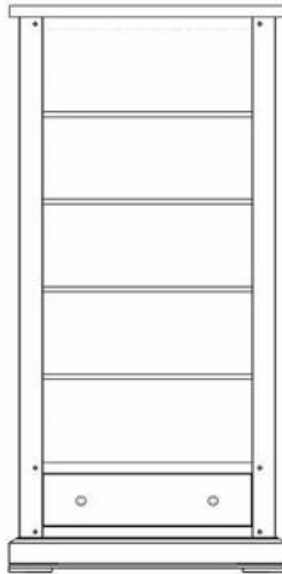

Small Dresser Top
H 1076
W 1260
D 380

4 Door Sideboard
H 915
W 2200
D 490

2 Door Sideboard
H 915
W 1260
D 490

Mirror

Coffee Table

Corner TV Unit & Mini Sideboard

Nest of Tables

Large TV Unit

Grand TV Unit

Coffee Table
H 450
W 1200
D 600

Lamp Table
H 550
W 500
D 380

Large TV unit
H 550
W 1400
D 450

Grand TV unit
H 550
W 1800
D 450

Corner TV unit
H 490
W 1120
D 500

Console table
H 790
W 1070
D 350

Console Table

Nest of Tables
Large Table H 520
W 600
D 500

1 Door 1 Drawer Cupboard

Low Wide Bookcase with Drawer

2 Door Glazed Display Cabinet

Tall Wide Bookcase with Drawer

Lamp Table

Glazed Cabinet
 H 1975
 W 1040
 D 380

Glazed Display
 Cabinet
 H 1750
 W 820
 D 380

Tall Wide Bookcase
 with Drawer
 H 1980
 W 965
 D 355

1 Door Cupboard
 H 840
 W 690
 D 350

Low Wide
 Bookcase
 with Drawer
 H 1220
 W 965
 D 355

1 Door Glazed Display Cabinet